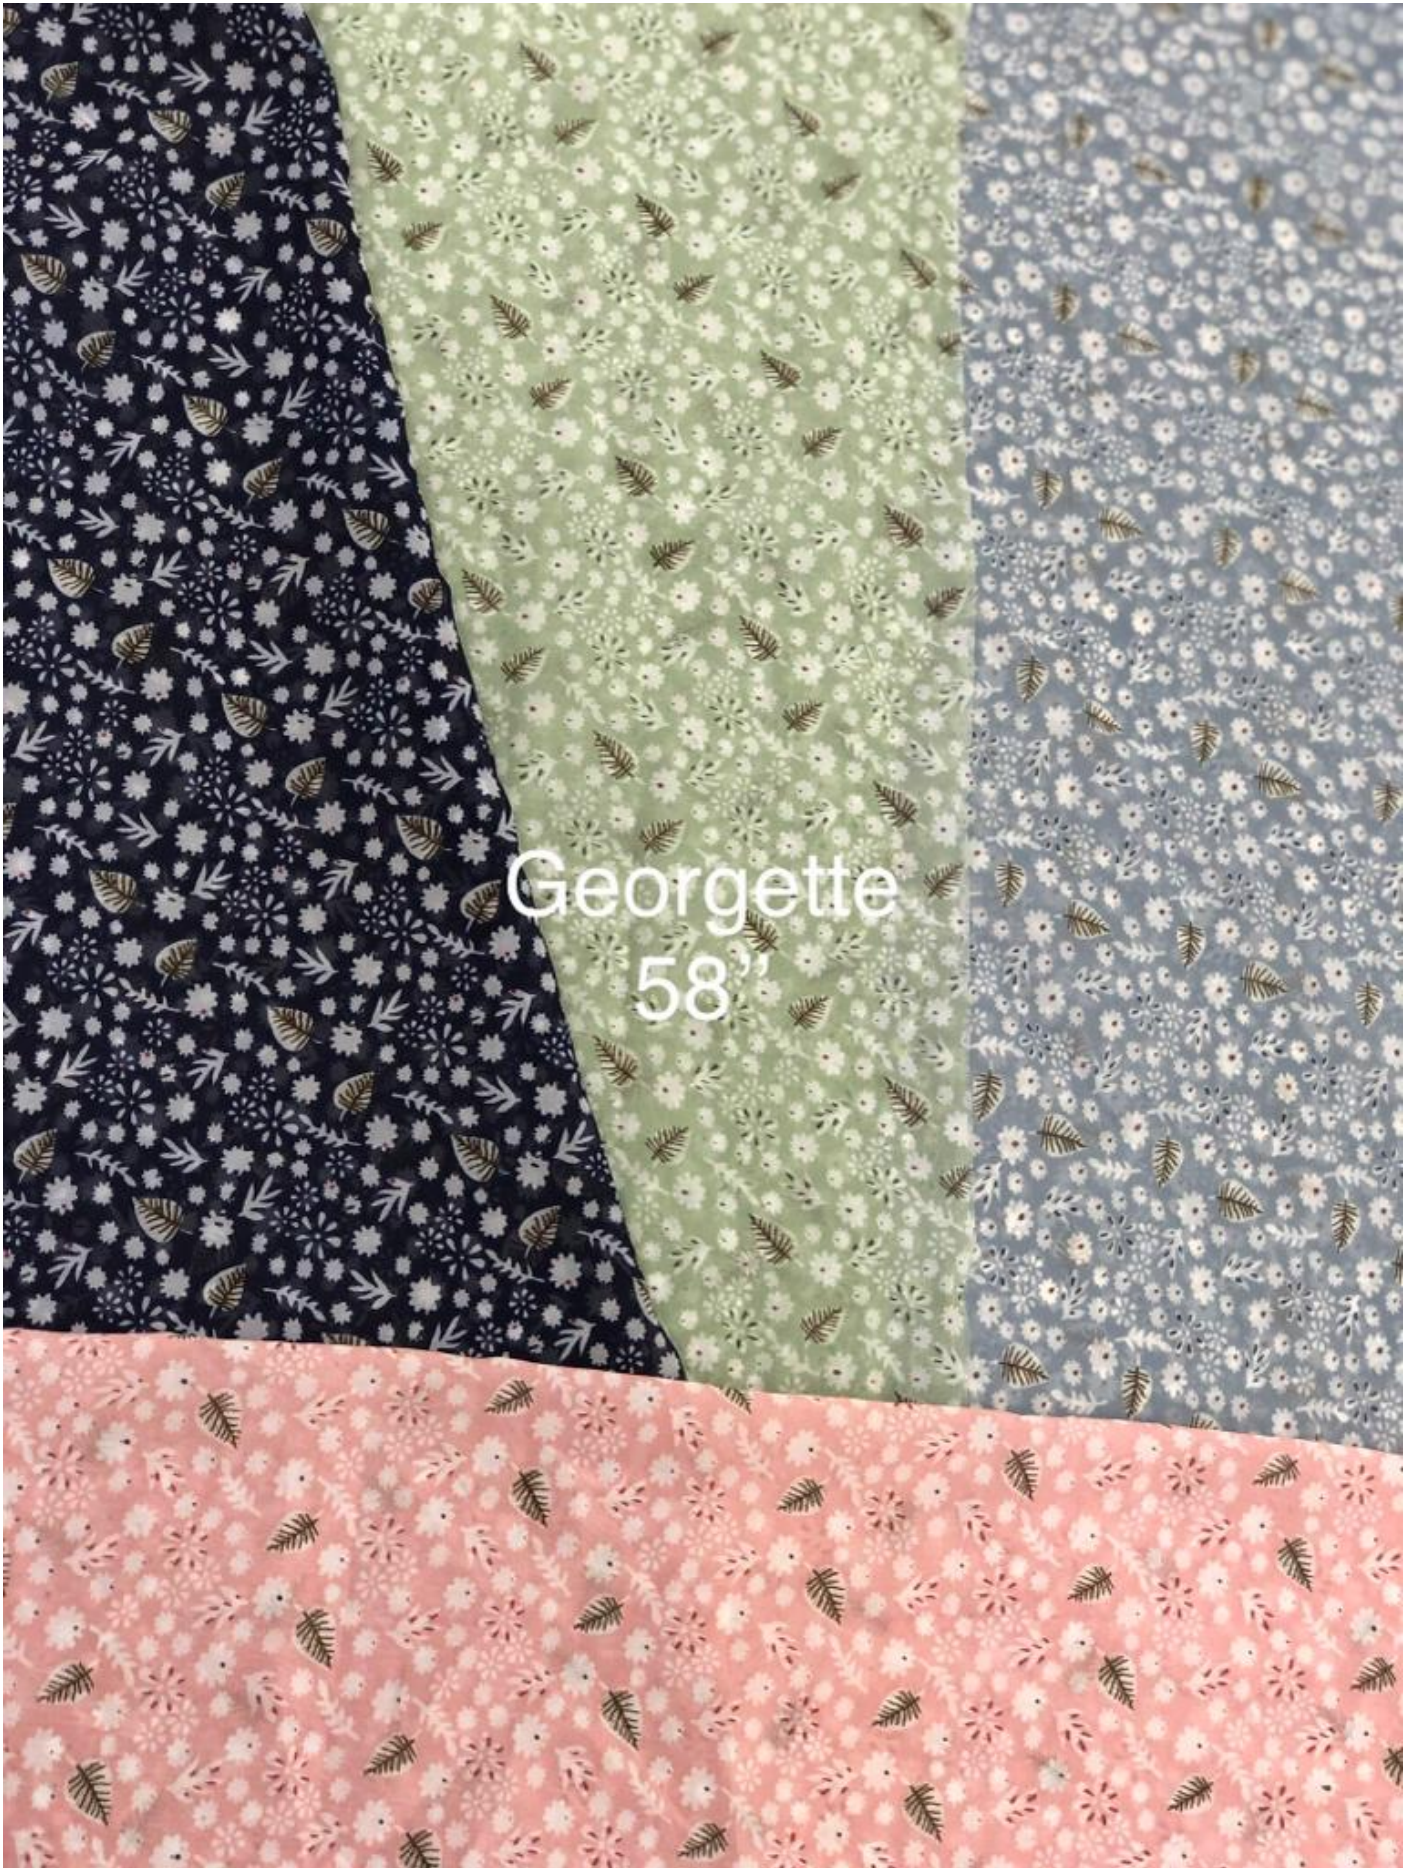

Weightless
Georgette
58"

Weightless
Georgette
58"

Weightless
Georgette
58"

The image displays two sheets of fabric with a polka-dot pattern. The top sheet is a vibrant pink color, and the bottom sheet is a light cream or off-white color. Both sheets are covered in small, dark, evenly spaced dots. The fabric has a slightly wrinkled and draped appearance. Centered over the white fabric is the text "Weightless Georgette 58''" in a white, sans-serif font.

Weightless
Georgette
58''

Georgette
58"

Georgette
Premium

57"

Georgette
58"

Georgette
Premium
58"

Georgette
Premium
58"

Georgette
57"

Georgette
57

Georgette
57"

Georgette
Premium
58"

Georgette
58"

Georgette
57"

Georgette
57"

Georgette
57"

Georgette
57"

Weightless
Georgette
57"