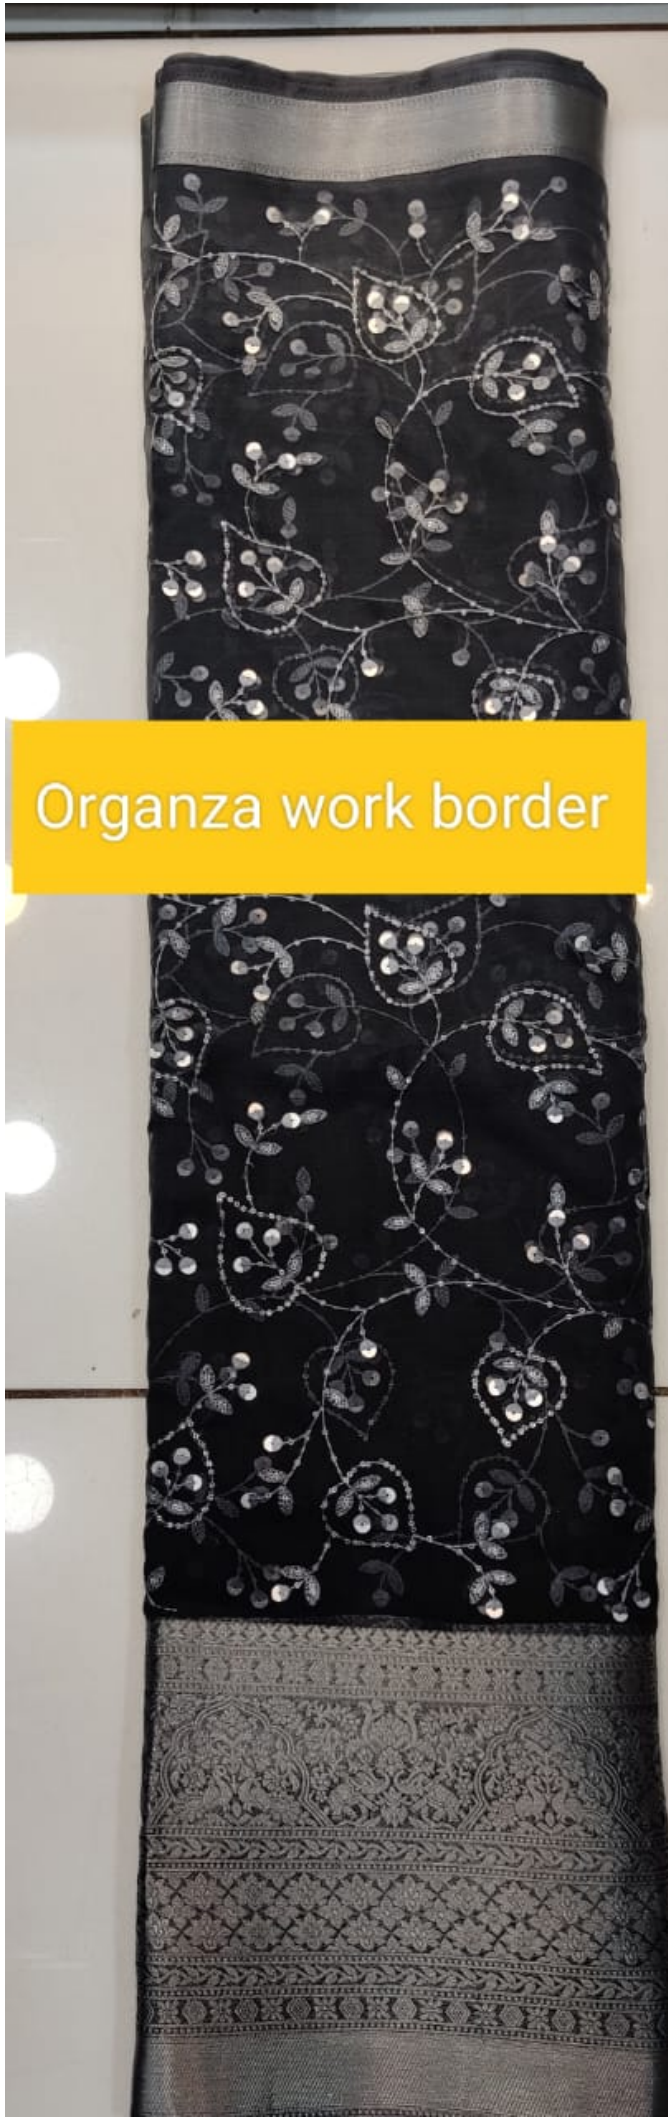

Organza work border

Grey

Organza work border

organza work border

organza work border

Organza work border

Navy blue

Organza work border

organza work border

black

Organza work border

Organza work border

Organza work border

Organza work border

organza work border

Organza work border

organza work border

Organza work border

organza work border

Organza work border

Organza work border

Organza work border

Organza work border

Organza work border

Navy blue

Organza work border

organza work border

A roll of fabric is shown vertically against a light-colored wall. The fabric has a dark navy blue body with a repeating pattern of small white and green floral motifs. At the top and bottom, there are decorative borders. The top border is a light green color with a subtle pattern. The bottom border is a wide, intricate red and green pattern, likely a traditional Indian border design. Two yellow text boxes are overlaid on the image: one in the upper middle section and one in the lower middle section.