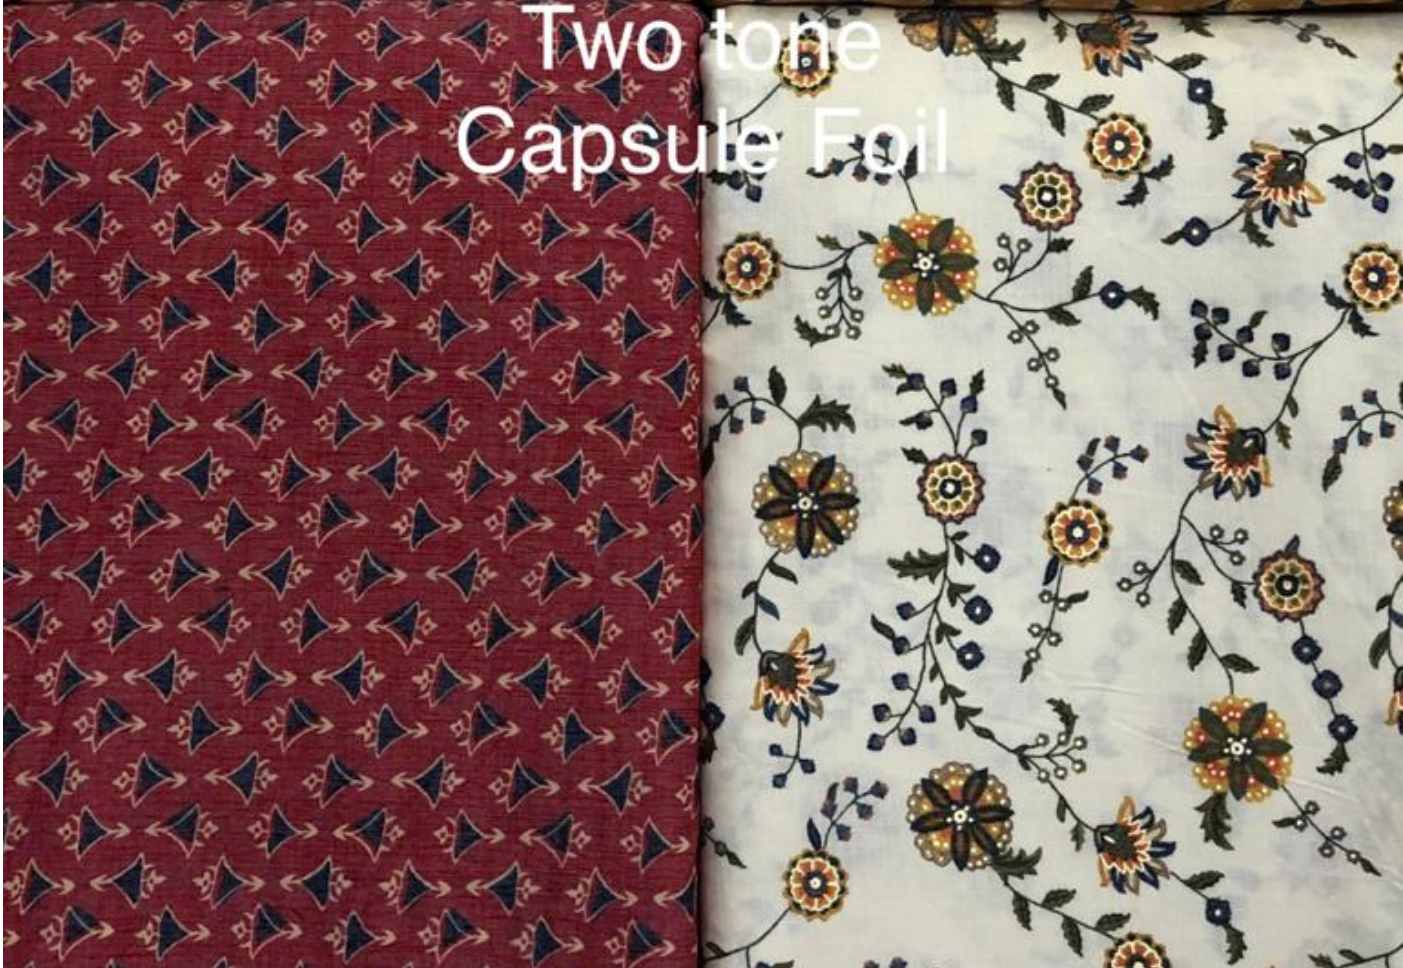

Rayon

Two tone  
Capsule Foil